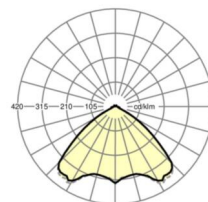

MECHANICS

Housing colour	silver grey/white aluminium RAL 9006
Dimensions (LxWxH/DxH)	1531mm x 55mm x 37mm
Weight (net)	1.9kg
Type of installation	Mounting rail system installation, Light structure

Dimensions

L	1531 mm	Length
B	55 mm	Width
H	37 mm	Height

DEEP-LINK

<https://www.regiolux.de/en/article/19480004155>

Reference	LED 4000lm 865
ηLB	100 %
Φ ↓/↑	98 % / 2 %
UGR lat./long.	20.9 / 21.2